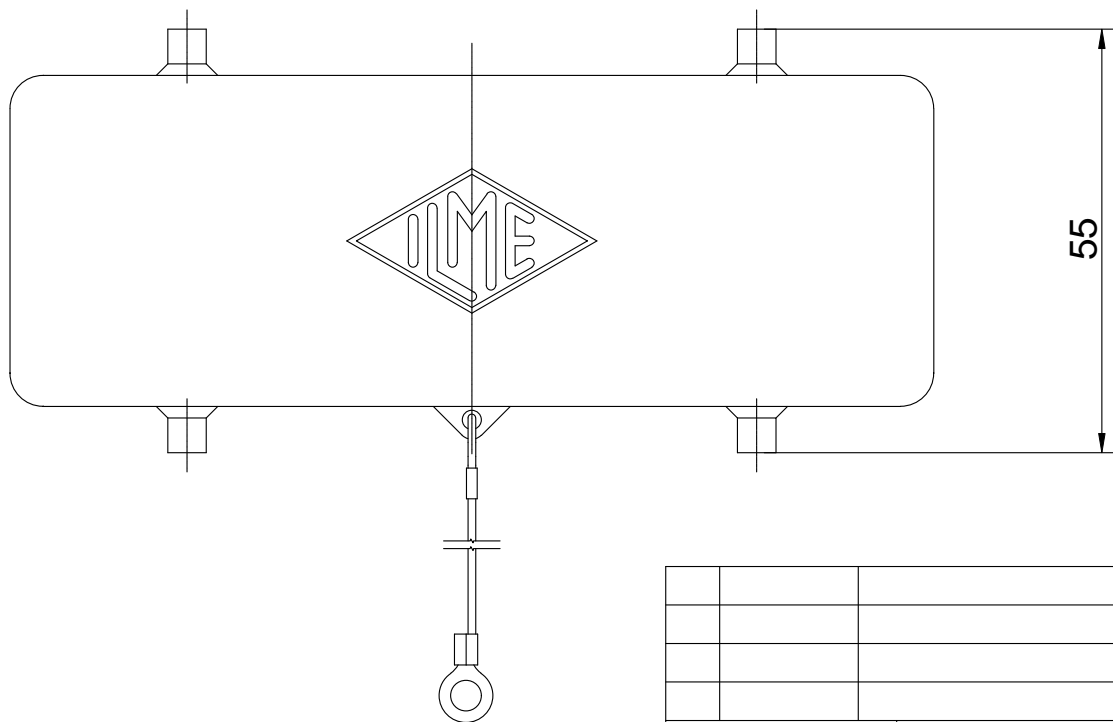

Diritti riservati All rights reserved

Date 14.12.2006	CHCW 24		Scale
Sign.	cover, with pegs AA		1:1
			